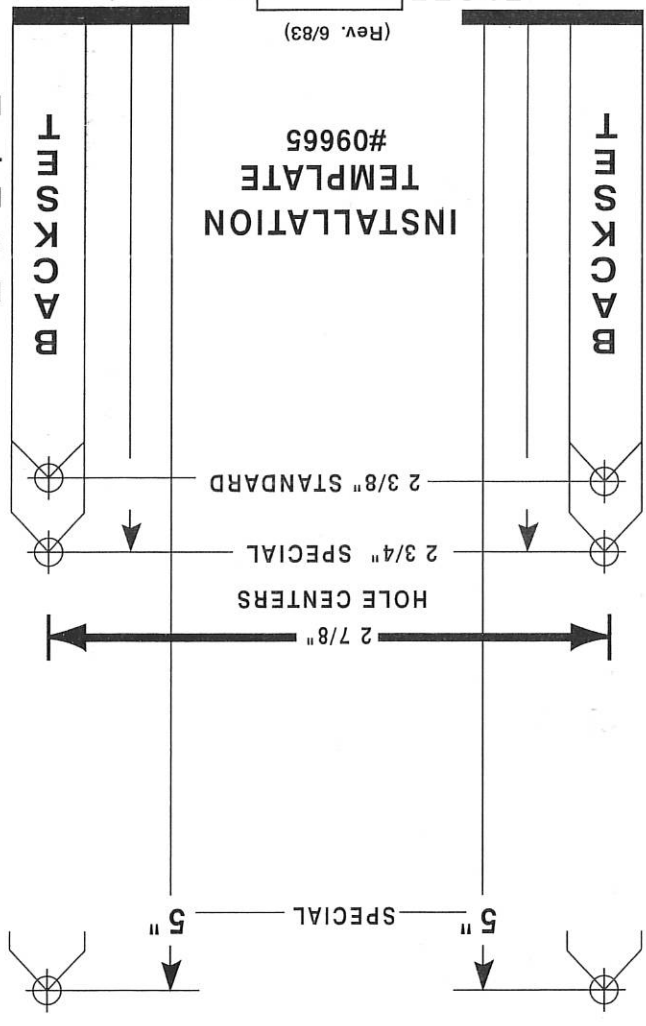

(Rev. 6/83)

INSTALLATION
TEMPLATE
#09665

FOR
2 1/8" HOLE
THROUGH
DOOR

FOR
2 1/8" HOLE
THROUGH
DOOR

P U D L O F

P U D L O F